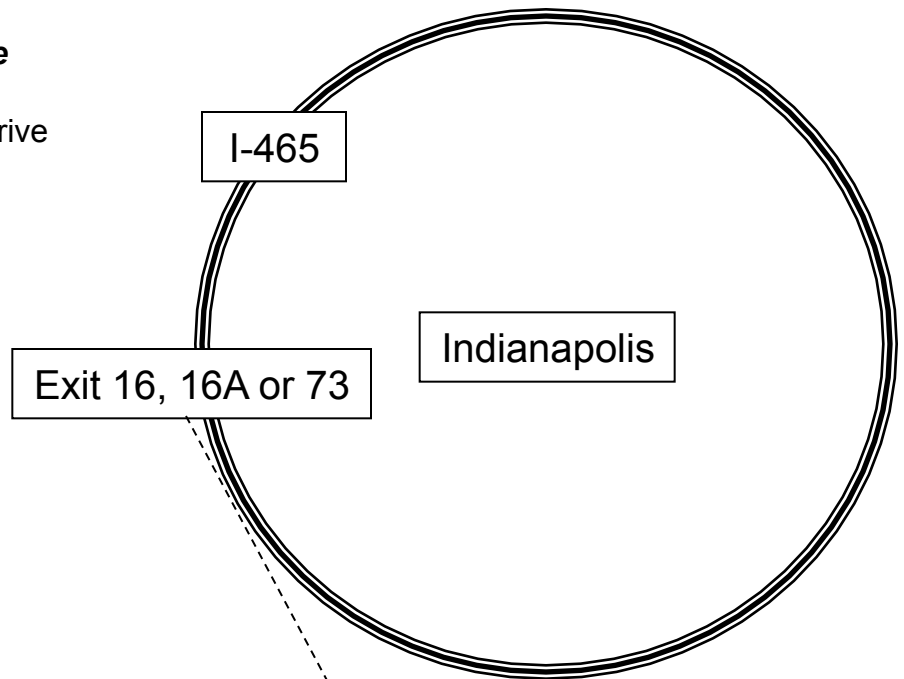

**Directions to the
Central Indiana Mensa RG at the
Clarion Hotel**

2930 Waterfront Parkway, West Drive
Indianapolis, IN 46214
Phone: (317) 299-8400

PLEASE NOTE:

The Interstate exits to the RG hotel were totally redone a few years ago, so if you haven't been in a while, the exit will look very different. Google Maps, Mapquest and Bing Maps show the new route.

On the west side of Indianapolis

From I-465 northbound

1. Take EXIT 16A, US-136 W/
Crawfordsville Rd.
2. Turn left onto Crawfordsville Rd/
US-136 W.
3. Turn right at the 3rd light onto
Waterfront Parkway West Dr.
(There's a BP station on the corner.)
4. Hotel will be ahead on your left.

From I-465 southbound

1. Take EXIT 16, US-136 W/
Crawfordsville Rd.
2. Turn right onto Crawfordsville Rd/
US-136 W.
3. Turn right at the 2nd light onto
Waterfront Parkway West Dr.
(There's a BP station on the corner.)
4. Hotel will be ahead on your left.

From I-74 eastbound

1. Take EXIT 73, US-136 W/
Crawfordsville Rd.
2. Turn right onto Crawfordsville Rd/
US-136 W.
3. Take the 2nd right onto Waterfront
Parkway West Dr.
(There's a BP station on the corner.)
4. Hotel will be ahead on your left.